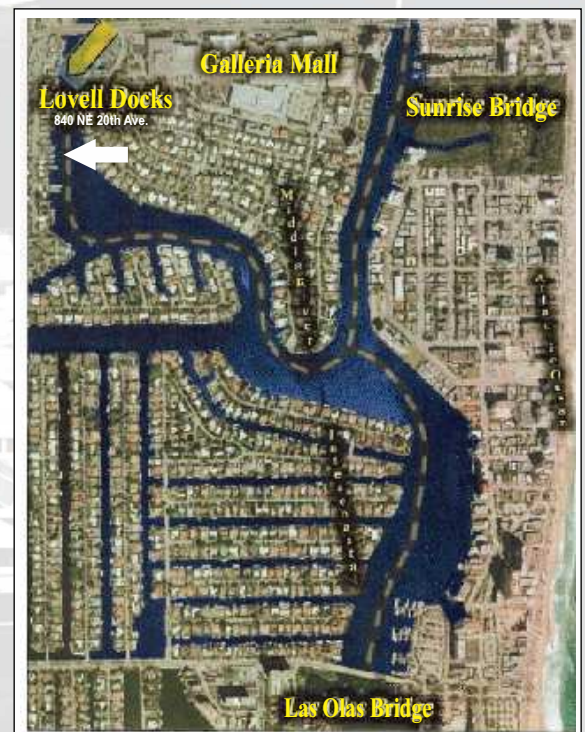

100' PRIME DOCKAGE NOW AVAILABLE

Fort Lauderdale

On the Middle River, Victoria Park Neighborhood

Call
954-467-8220
or
305-333-7382

BOATique Dockage in a tropical paradise setting on the quiet waters of the Middle River with easy ocean access. Walking distance to groceries, Starbucks, Galleria Mall, cinemas, restaurants and fine watering holes. Gated and secure with parking, full business office, free secure wi-fi, and many more fine amenities.

- ⚓ Depth @ MLW: 9 feet
- ⚓ Max Beam (width): 30 feet
- ⚓ Central Fire System
- ⚓ Pump-out at each slip
- ⚓ 200 amp Pedestals w/100 & 50 amp
- ⚓ Truck Fueling Available
- ⚓ Dolphin Pilings: Clusters of 4 each
- ⚓ Direct Ocean Access

DOCK S e e k e r s

A DBA of Lovell BOATique Brokerage

840 Northeast 20th Avenue
Fort Lauderdale, Florida 33304